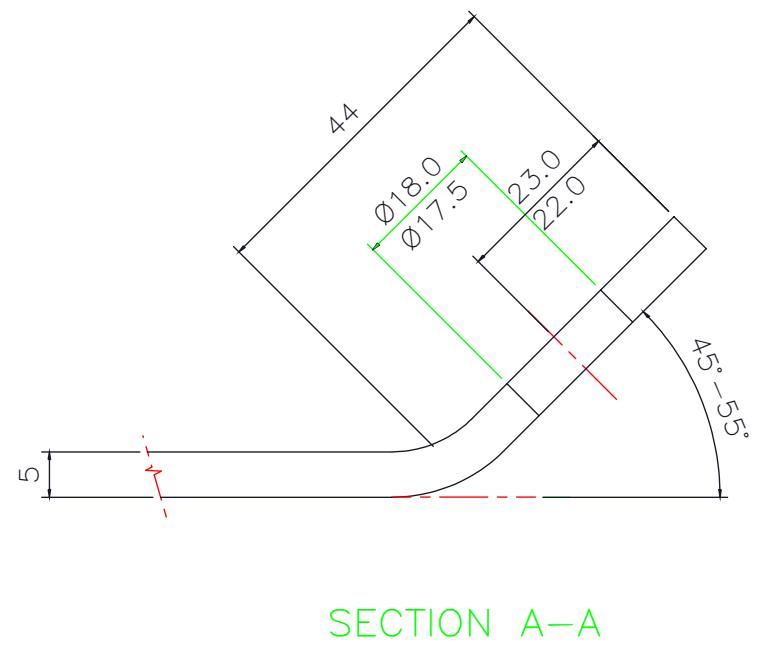

Type 20 mm Std Bar

					RSC EKUSASA MINING			NAME	DATE	TITLE	
					THIS DRAWING IS THE COPYRIGHT OF RSC MINING & MUST NOT BE COPIED IN WHOLE OR IN PART NOR SHOULD ANY INFORMATION BE DIVULGED TO UNAUTHORISED PERSONS			DRAWN	T.K.	05-04-08	DOG EARED DOME WASHER WITH 27mm CENTRE HOLE
								CHECKED	V.Kovago	06-04-25	
								APPROVED	V.Kovago	06-04-25	
Rev.	NOTES	DATE	SIGNED	MATERIAL				N.T.S.	DRAWING No.	REV.	
		06-04-24		Commercial Quality M.S.S.					RSC028	0	