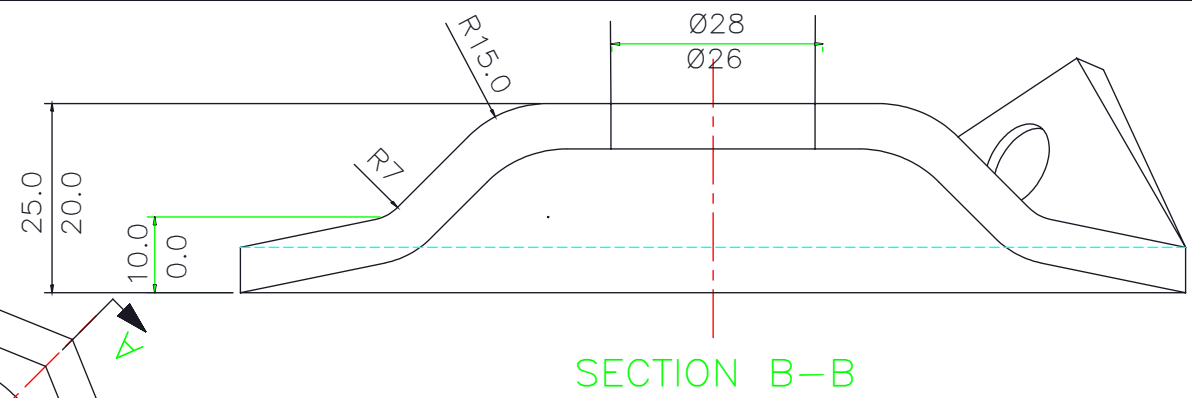

Type 20 mm Std Bar

					RSC EKUSASA MINING			NAME	DATE	TITLE	
					THIS DRAWING IS THE COPYRIGHT OF RSC MINING & MUST NOT BE COPIED IN WHOLE OR IN PART NOR SHOULD ANY INFORMATION BE DIVULGED TO UNAUTHORISED PERSONS			DRAWN	T.K.	05-04-08	DOG EARED DOME WASHER WITH 27mm CENTRE HOLE
								CHECKED	V.Kovago	06-04-25	
								APPROVED	V.Kovago	06-04-25	
Rev.	NOTES	DATE	SIGNED	MATERIAL				N.T.S.	DRAWING No.	REV.	
		06-04-24		Commercial Quality M.S.S.					RSC028	0	