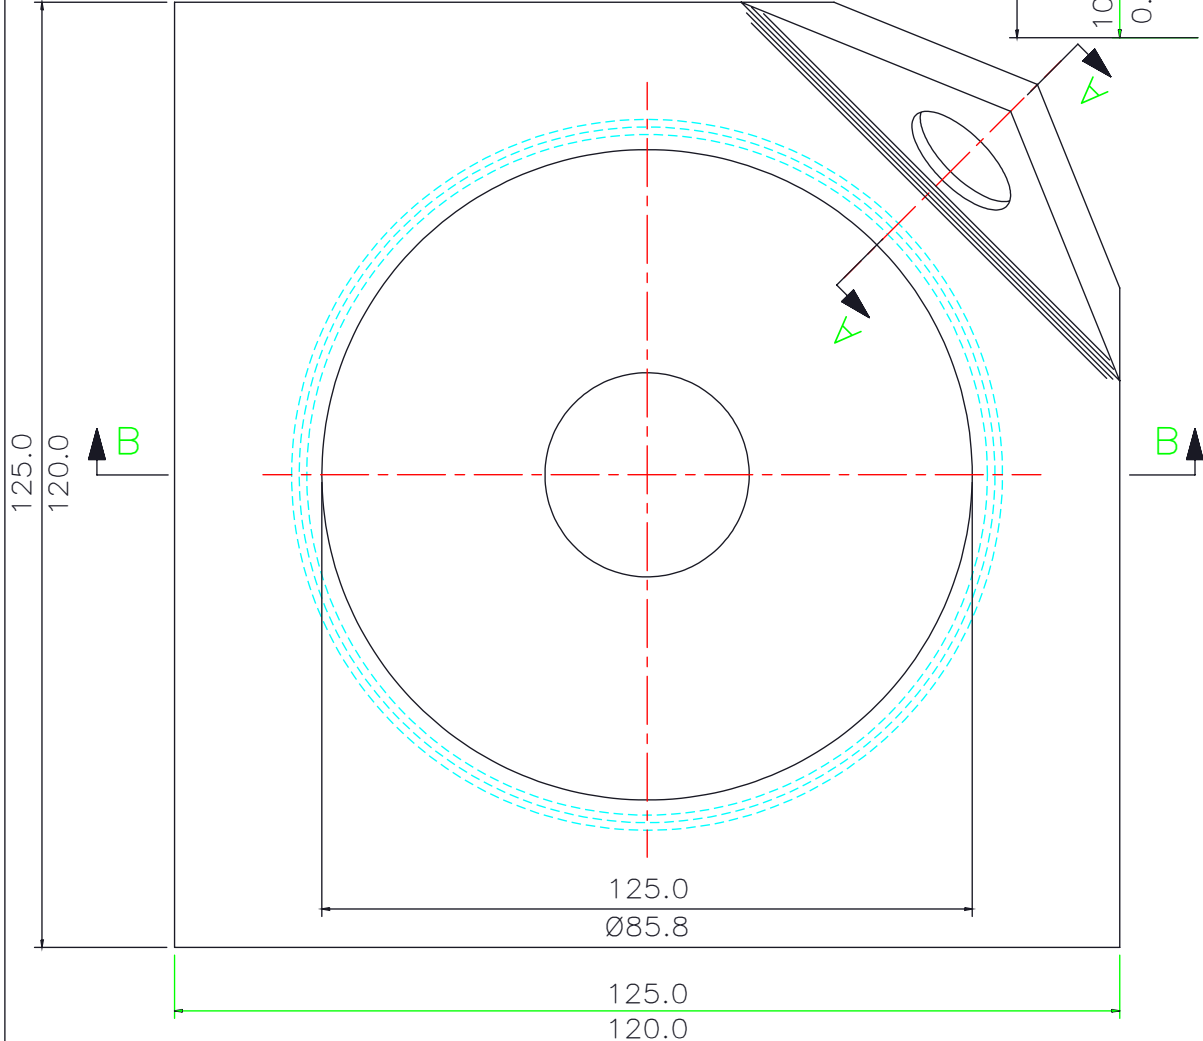

Type 20 mm Std Bar

					RSC EKUSASA MINING			NAME	DATE	TITLE	
					THIS DRAWING IS THE COPYRIGHT OF RSC MINING & MUST NOT BE COPIED IN WHOLE OR IN PART NOR SHOULD ANY INFORMATION BE DIVULGED TO UNAUTHORISED PERSONS			DRAWN	T.K.	05-04-08	DOG EARED DOME WASHER WITH 27mm CENTRE HOLE
								CHECKED	V.Kovago	06-04-25	
								APPROVED	V.Kovago	06-04-25	
Rev.	NOTES	DATE	SIGNED	MATERIAL				N.T.S.	DRAWING No.	REV.	
		06-04-24		Commercial Quality M.S.S.					RSC028	0	