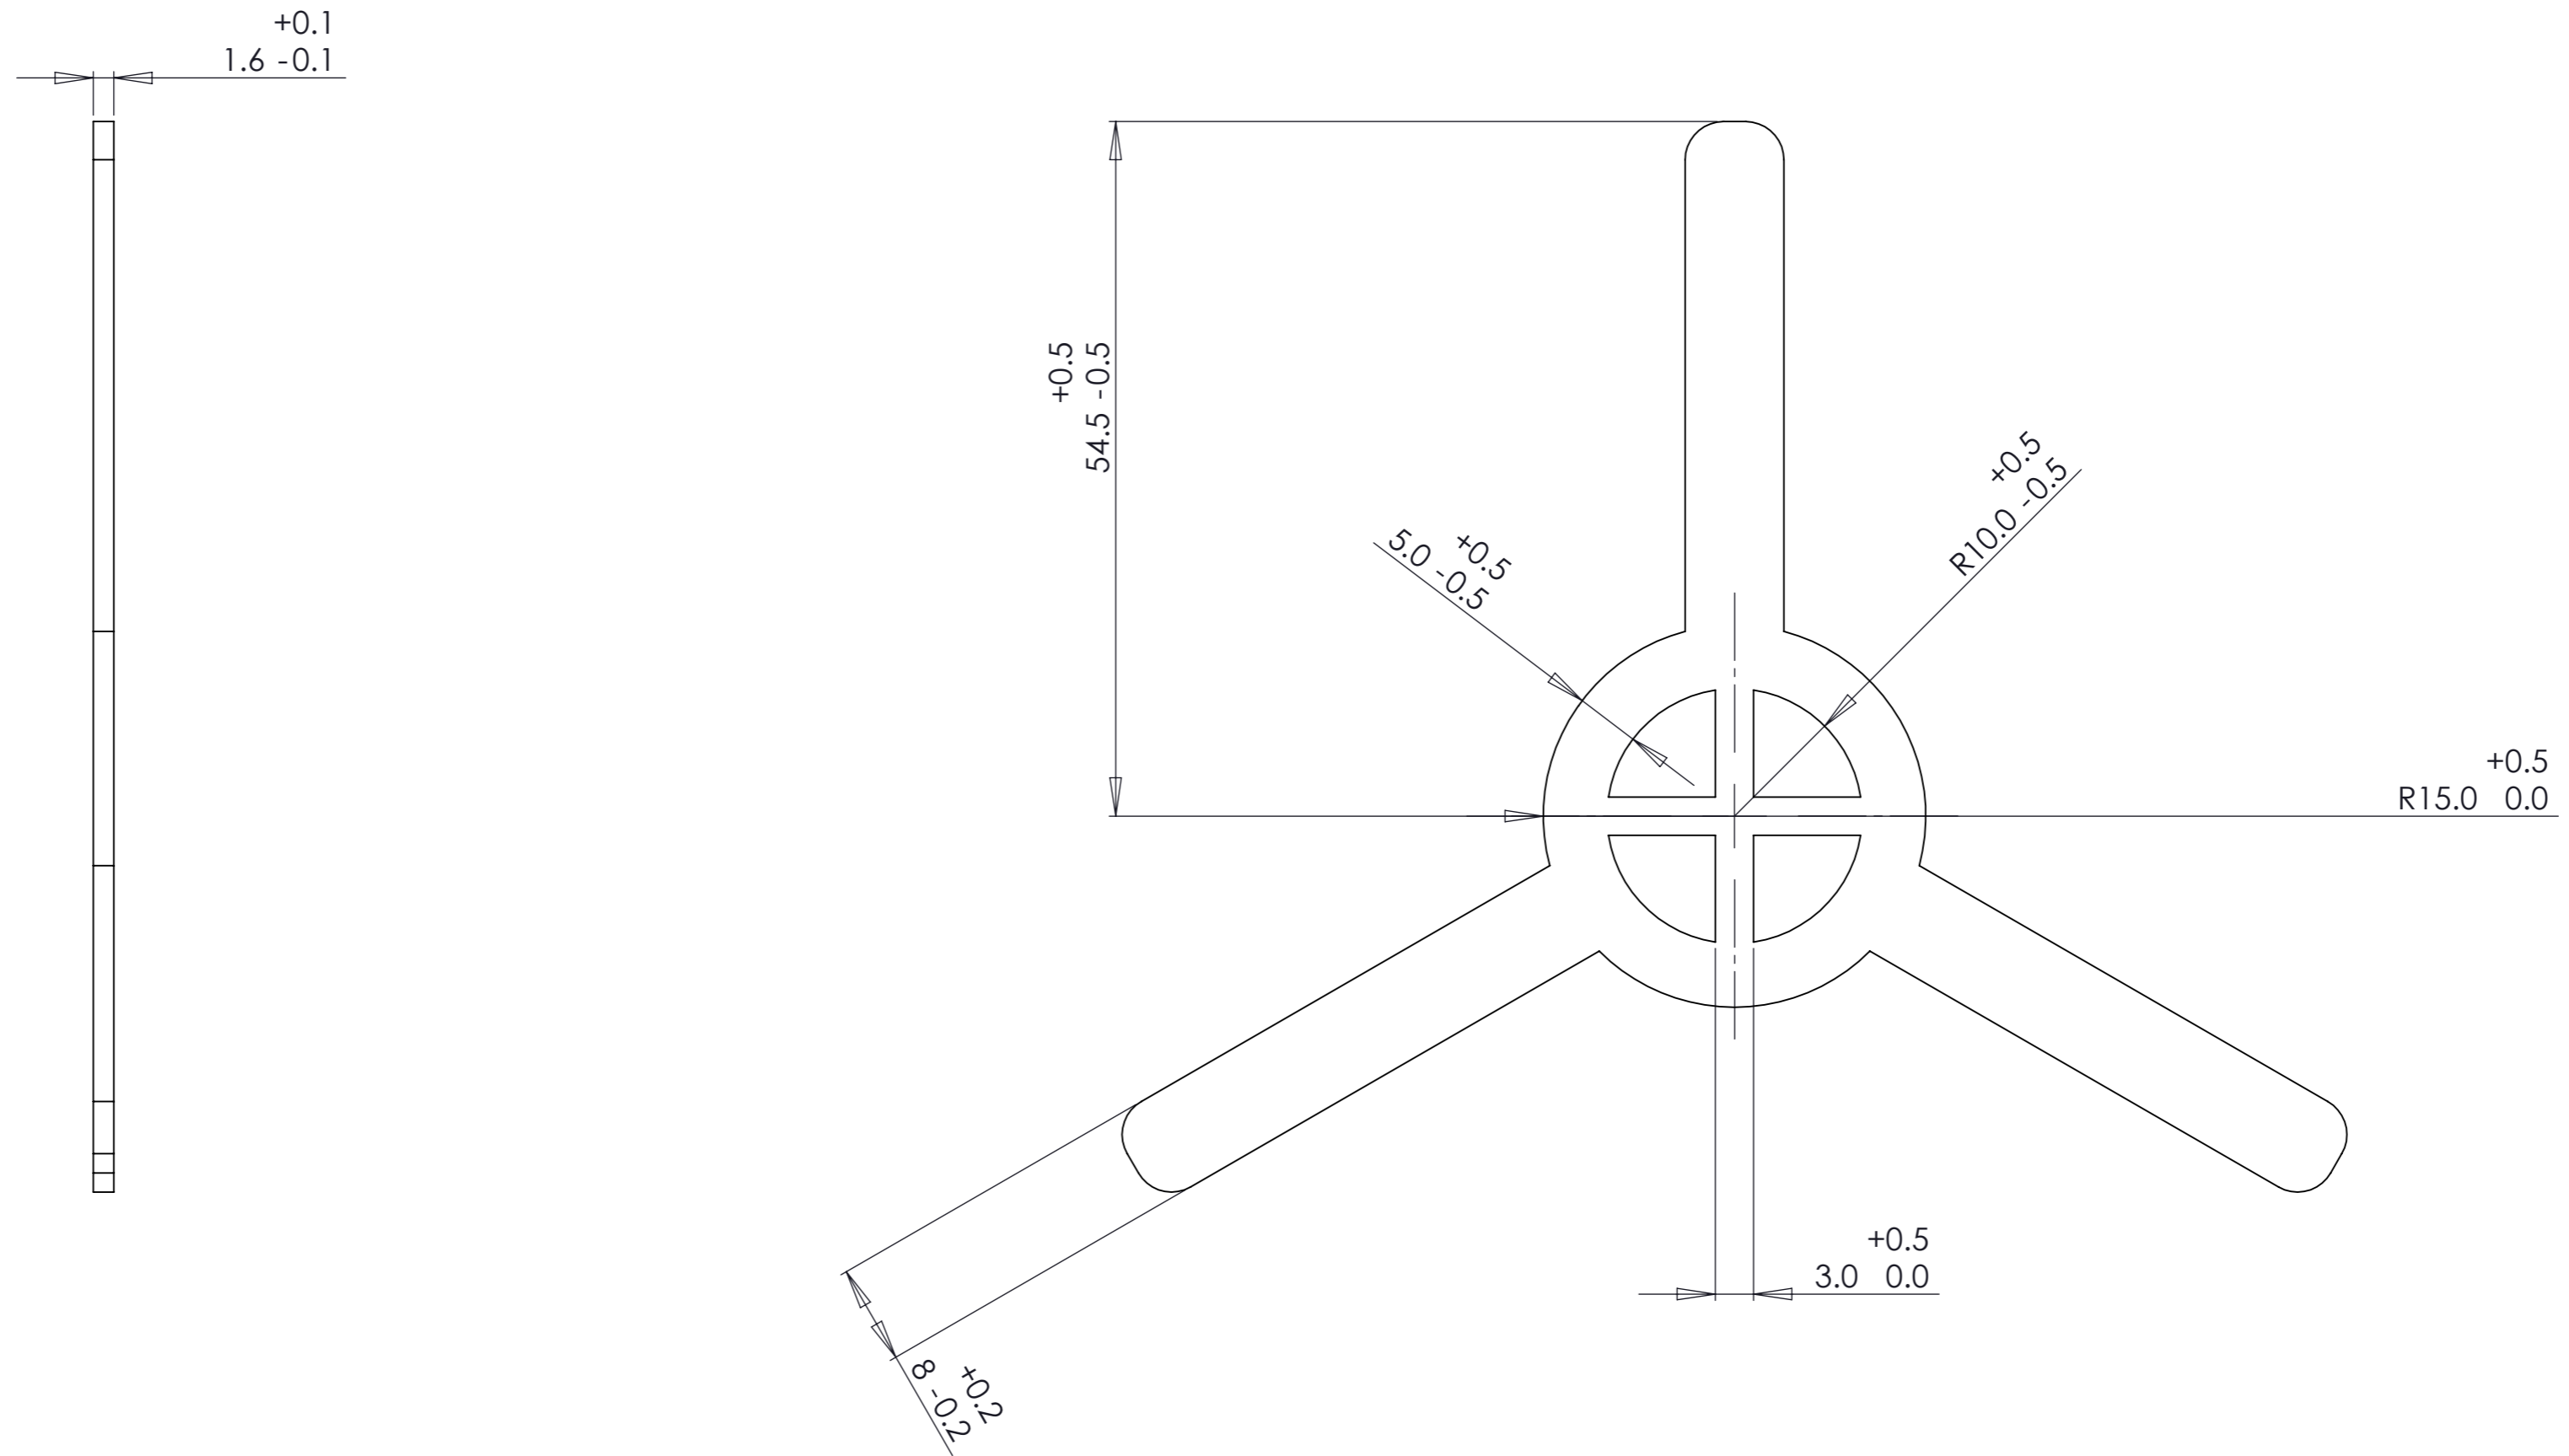

RSC058 Expansion Shell Bail

Expansion shell assembly welds are to be destruction tested on the production line.

<h2>RSC EKUSASA MINING</h2> <p>THIS DRAWING IS THE COPYRIGHT OF RSC MINING & MUST NOT BE COPIED IN WHOLE OR IN PART NOR SHOULD ANY INFORMATION BE DIVULGED TO UNAUTHORISED PERSONS</p>					DRAWN	M.F	10-08-10	TITLE RSC058 Expansion Shell Bail
					CHECKED	M.N	10-08-10	
					APPROVED			
					Rev.	NOTES	DATE	SIGNED