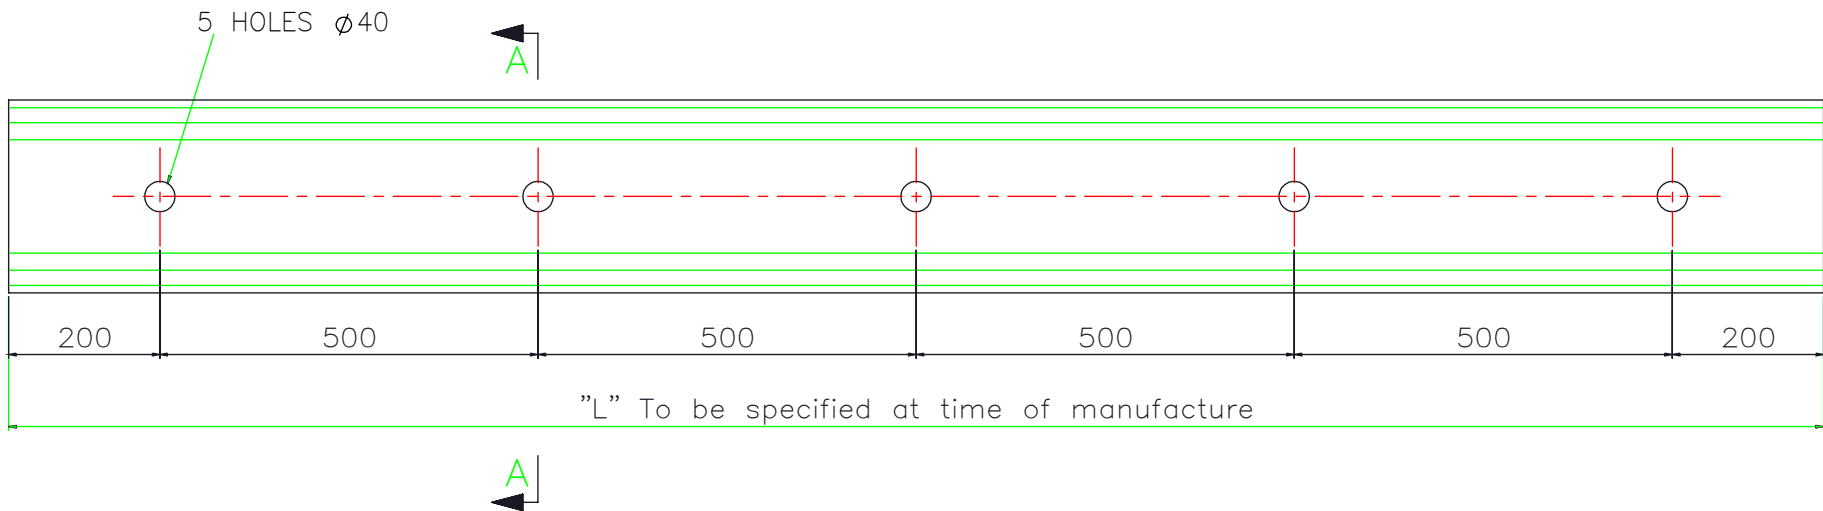

SECTION A-A

				RSC EKUSASA MINING		DRAWN	NAME	DATE	TITLE
						CHECKED	V.Kovagc	05-06-25	
				APPROVED	V.Kovagc	05-06-25			
				05-06-28	Com Qt Cold rolled	THIS DRAWING IS THE COPYRIGHT OF RSC MINING & MUST NOT BE COPIED IN WHOLE OR IN PART NOR SHOULD ANY INFORMATION BE DIVULGED TO UNAUTHORISED PERSONS			
Rev.	NOTES	DATE	SIGNED	MATERIAL	SCALE		DRAWING No.	REV.	
					N.T.S.		RSC008	0	